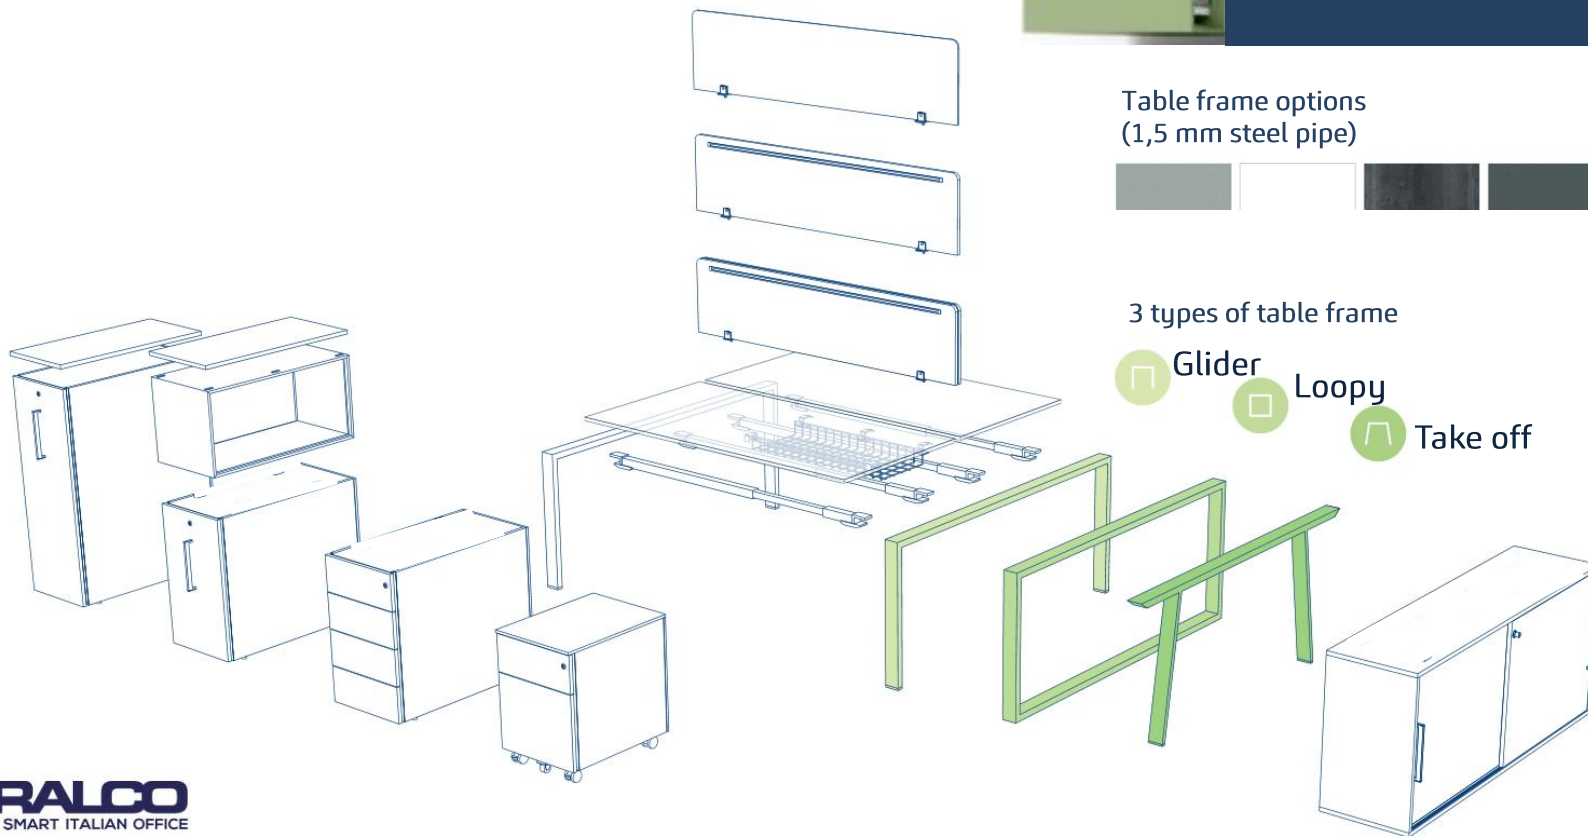

WORK STATION

Put your workstation together out of 4 main modules.

Module 1 - desk

Module 2 – cabinet- and container system

Module 3 – office chair

Module 4 - accessories

tabletop options (melamine resin coating)

MODULARE DIVERSITY

size | material | colour

Table frame options
(1,5 mm steel pipe)

3 types of table frame

-  Glider
-  Loopy
-  Take off

WORK STATION

GLIDER

MODULARE EXAMPLES

Note: Due to flexibility, we recommend the furniture elements free-standing and not combined. Technical devices are not part of our offerings. They only serve as decoration purposes.

SEATING- AND STANDING TABLE 65 – 130 cm